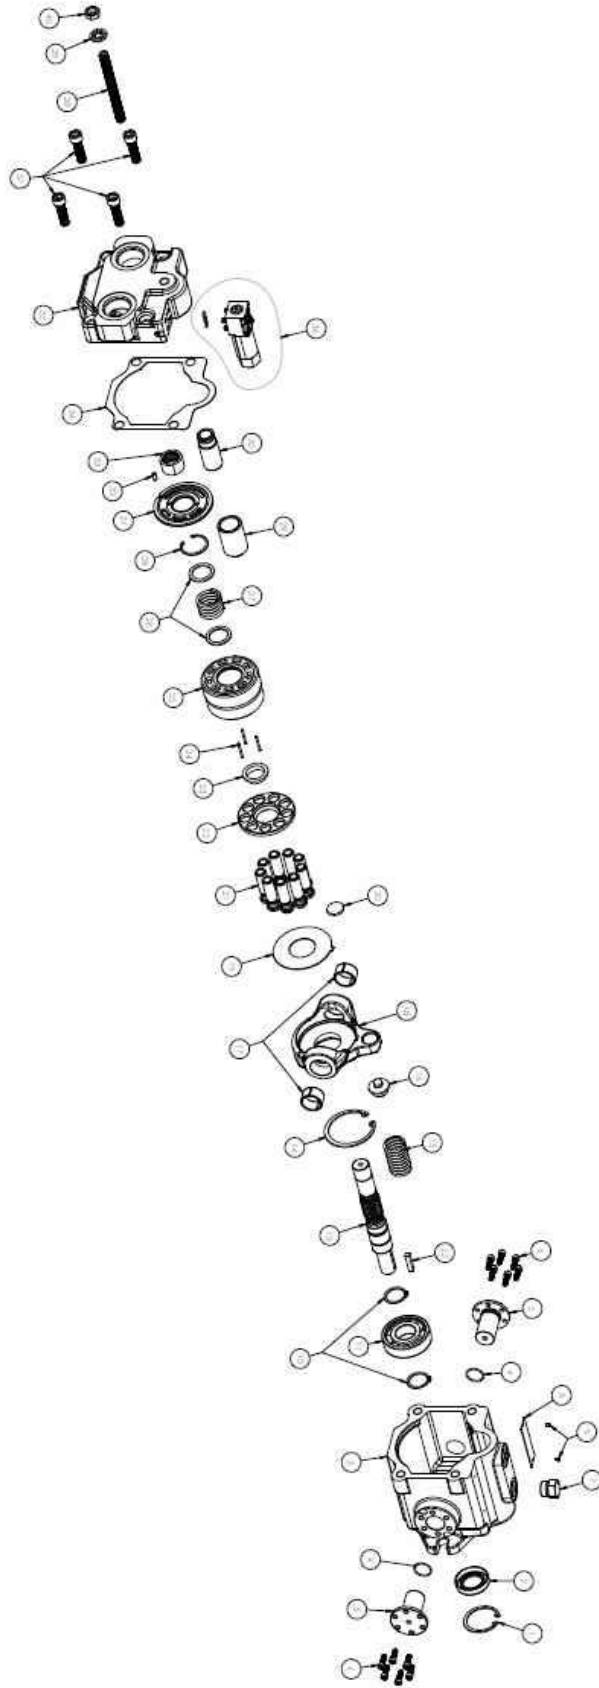

HPVR-15 Parts and Kit list

Item Number	General Description	SL8 Description	Model Code	Part Number	Qty in Pump
1	Shaft Seal Retaining Ring	RING RTNG INTL 50MM DIA BORE HPVR-15	All	258328	1
2	Shaft Seal	SEAL LIP 30X50X11 70D BUNA HPVR-15	O	258082	1
		SEAL LIP 30X50X11 70D VITON HPVR-15	P	258300	
3	Housing	HOUSING HPVR-15 1R/1S 5R/5S	1R	1022127	1
		HOUSING HPVR-15 2R/2S 4R/4S	2R	1022824	
		HOUSING HPVR-15 2R/2S 4R/4S	4R	1022824	
		HOUSING HPVR-15 1R/1S 5R/5S	5R	1022127	
		HOUSING HPVR-15 1R/1S 5R/5S	1S	1022127	
		HOUSING HPVR-15 2R/2S 4R/4S	2S	1022824	
		HOUSING HPVR-15 2R/2S 4R/4S	4S	1022824	
		HOUSING HPVR-15 1R/1S 5R/5S	5S	1022127	
4	Trunnion O-Ring	O-RING AS568-021 .926X1.066X.070 NB 70D	O	1022820	2
		O-RING AS568-021 .926X1.066X.070 V 75D	P	1022819	
5	Trunnion Cap	TRUNNION CAP HPVR-15	All	1022149	2
6	Trunnion Bolts	SCR CAP HEX SCH 1/4-20X3/4	All	1022709	12
7	Case Drain Plug	PLUG SAE 10X BUNA-N HX ALY STL	O-1R	259414	1
		PLUG BSPP 1/2X BUNA-N HEX SOKT	O-2R	258525	
		PLUG BSPP 1/2X BUNA-N HEX SOKT	O-4R	258525	
		PLUG SAE 10X BUNA-N HX ALY STL	O-5R	259414	
		PLUG SAE 10X BUNA-N HX ALY STL	O-1S	259414	
		PLUG BSPP 1/2X BUNA-N HEX SOKT	O-2S	258525	
		PLUG BSPP 1/2X BUNA-N HEX SOKT	O-4S	258525	
		PLUG SAE 10X BUNA-N HX ALY STL	O-5S	259414	
		PLUG SAE 10X VITON HX ALY STL	P-1R	259415	
		PLUG BSPP 1/2 X VITON HXSKT HPVR-6	P-2R	260662	
		PLUG BSPP 1/2 X VITON HXSKT HPVR-6	P-4R	260662	
		PLUG SAE 10X VITON HX ALY STL	P-5R	259415	
		PLUG SAE 10X VITON HX ALY STL	P-1S	259415	
		PLUG BSPP 1/2 X VITON HXSKT HPVR-6	P-2S	260662	
		PLUG BSPP 1/2 X VITON HXSKT HPVR-6	P-4S	260662	
		PLUG SAE 10X VITON HX ALY STL	P-5S	259415	
8	Tag	ESC BLNK HPVR 3.12X.94X.032 AL-BLU	All	259092P	1
9	Tag Screws	SCR STICK SLFTPG #3-48X.1562 HEX HD ZINC	All	250597	2
10	Ball Bearing Retaining Ring	RING RTNG INTL 72MM DIA BORE HPVR-15	All	258332	2
11	Ball Bearing	BRNG BALL SSR 30MM X 72MM X 19MM HPVR-15	All	258193	1
12	Shaft Key	KEY PRL 1/4X1/4X1-1/4 4312 HPVR-15/PVR	NON CODE 12	001396	1
13	Shaft	SHAFT HPVR-15 KEYED	STD	1022167	1
		SHAFT HPVR-15 SPLINED	12	1022146	
		SHAFT HPVR-15 KEYED TANDEM	21	1023241