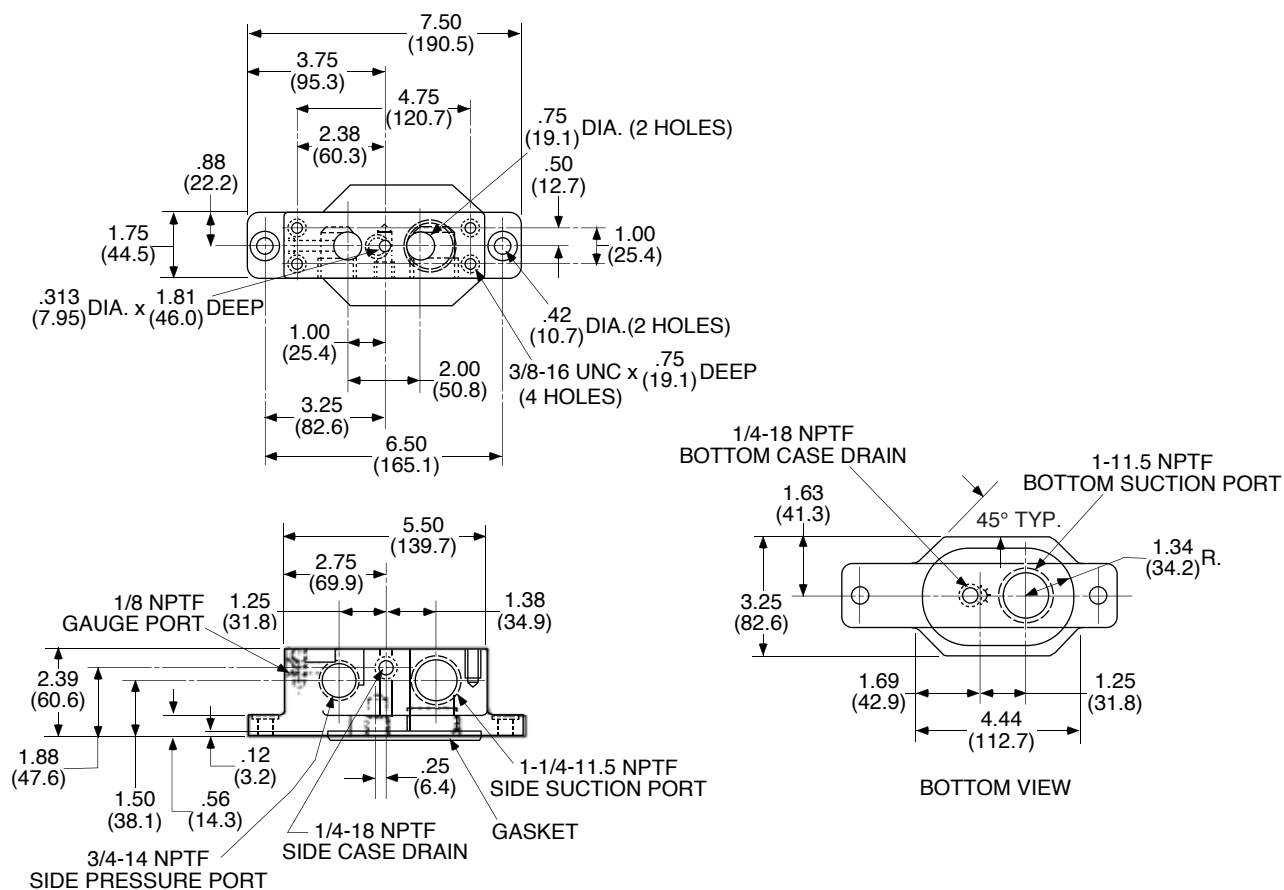

MOUNTING ACCESSORIES

MANIFOLD DIMENSIONS for PVR1 Pump

Dimensions shown in: Inches
(millimeters)

ORDERING INFORMATION

MPVR1 - - C - 6 -

SELECT ONE

DESIGN LETTER

CODE	NEMA MOTOR FRAME	KIT INCLUDES*	WEIGHT lbs. / kg
143	143/145	1" MOTOR SPACERS	7.3 / 3.3
182	182/184	MANIFOLD ONLY	6.3 / 2.9